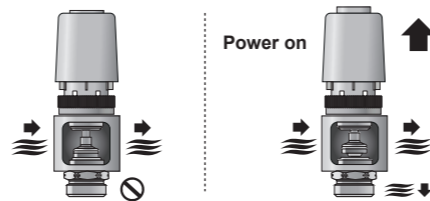

Raum / room

Heizkreis-Nr./Heating Circuit No.