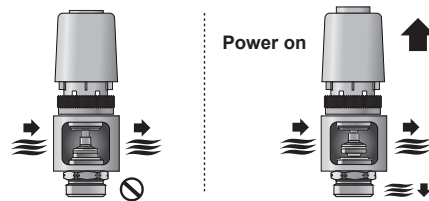

Raum / room

Heizkreis-Nr./Heating Circuit No.